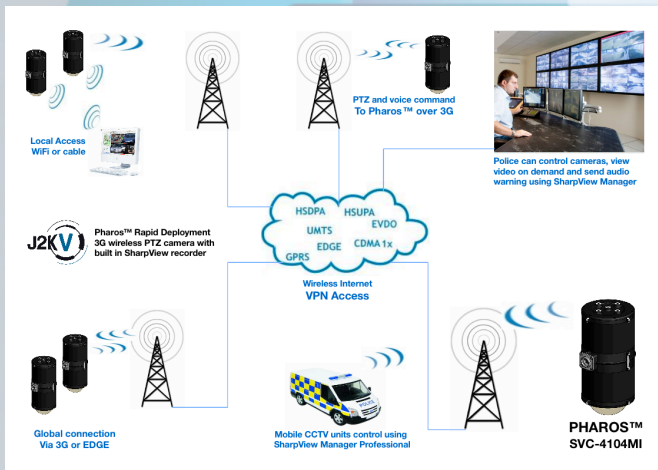

## WIRELESS RAPID DEPLOYMENT CAMERA

Portable CCTV solution that allows video security to be set up quickly in remote and hostile locations. Pharos™ transmits video to any CCTV monitoring and alarm receiving centre or mobile phone\* using built in WiFi, 3G or broadband. Includes PA system for audio warning

Track side on railways  
Secure plant and equipment

Anti social behaviour  
Traffic monitoring

## PHAROS™

Just add solar or wind turbine charging battery (supplied) for a total wireless solution

- Integrate PIR detectors for perimeter alerts
- Intelligent video alarms for in-scene activity

### PHAROS™ features at a glance

- ◆ Powerful 37x optical zoom plus 12x digital zoom
- ◆ True Day/Night sensor down to 0.01 Lux sensitivity
- ◆ World's quietest PTZ using Whisper™ technology
- ◆ H.264, MPEG4 and MJPEG dual streaming
- ◆ Record high quality D1 (720 x 576) video, up to 30fps
- ◆ Integrated SharpView Micro NVR for 90 days\* recording
- ◆ View live video down to 32Kbps with H.264 stream
- ◆ Advanced video analytics with situation alert\*
- ◆ Intelligent wireless router with auto band
- ◆ Tri-band HSUPA 7.2Mbps down\*\*, 5.76Mbps up\*\*
- ◆ Quad-band GSM/GPRS/EDGE
- ◆ 3G and 2G: 850 / 900 / 1800 / 1900 / 2100MHz
- ◆ WiFi integrated 802.11b,g,n up to 300Mbps\*\*
- ◆ Secure IPSec VPN tunneling / 3DES, AES encryption
- ◆ GPS integrated\*
- ◆ Dual 2-way audio\* option for intercom and PA