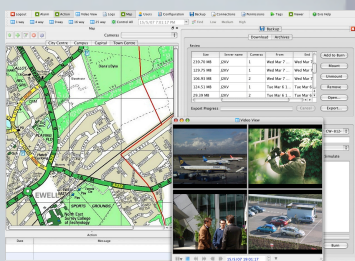

- Scalable; unlimited number of units
- Windows, Mac OS X, iPhone, Android

Distributed by:

J2K Video Limited
Link House, 140 The Broadway,
Tolworth, Surrey, KT6 7HT, UK